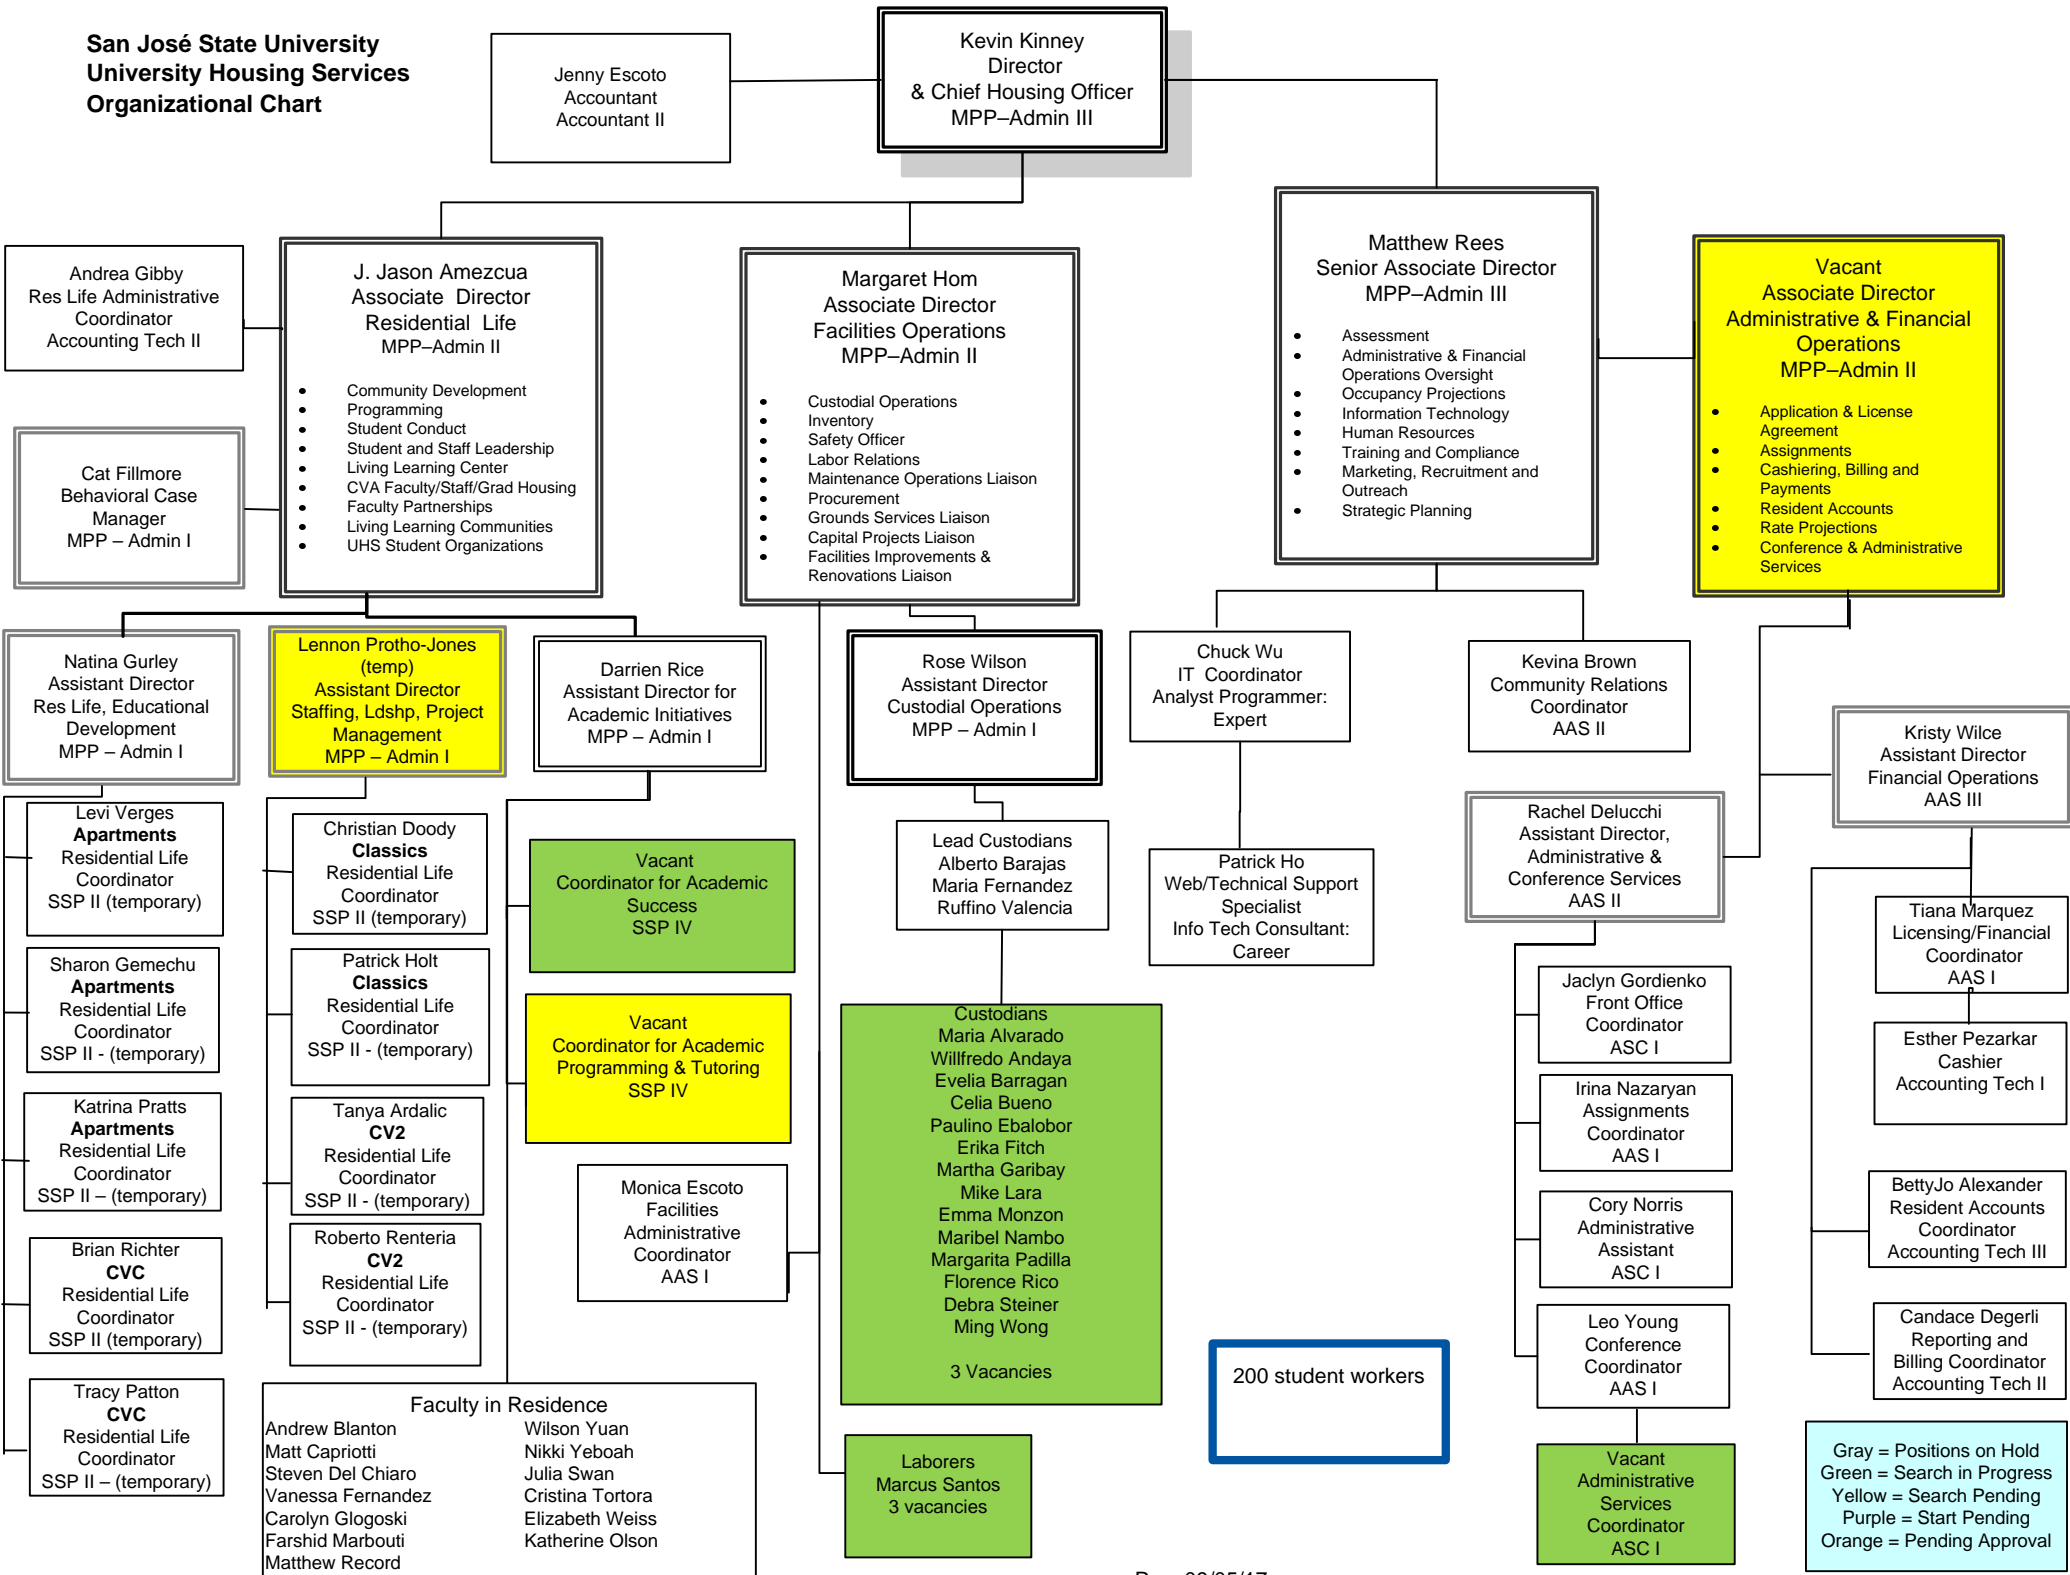

**San José State University  
University Housing Services  
Organizational Chart**

Gray = Positions on Hold  
Green = Search in Progress  
Yellow = Search Pending  
Purple = Start Pending  
Orange = Pending Approval