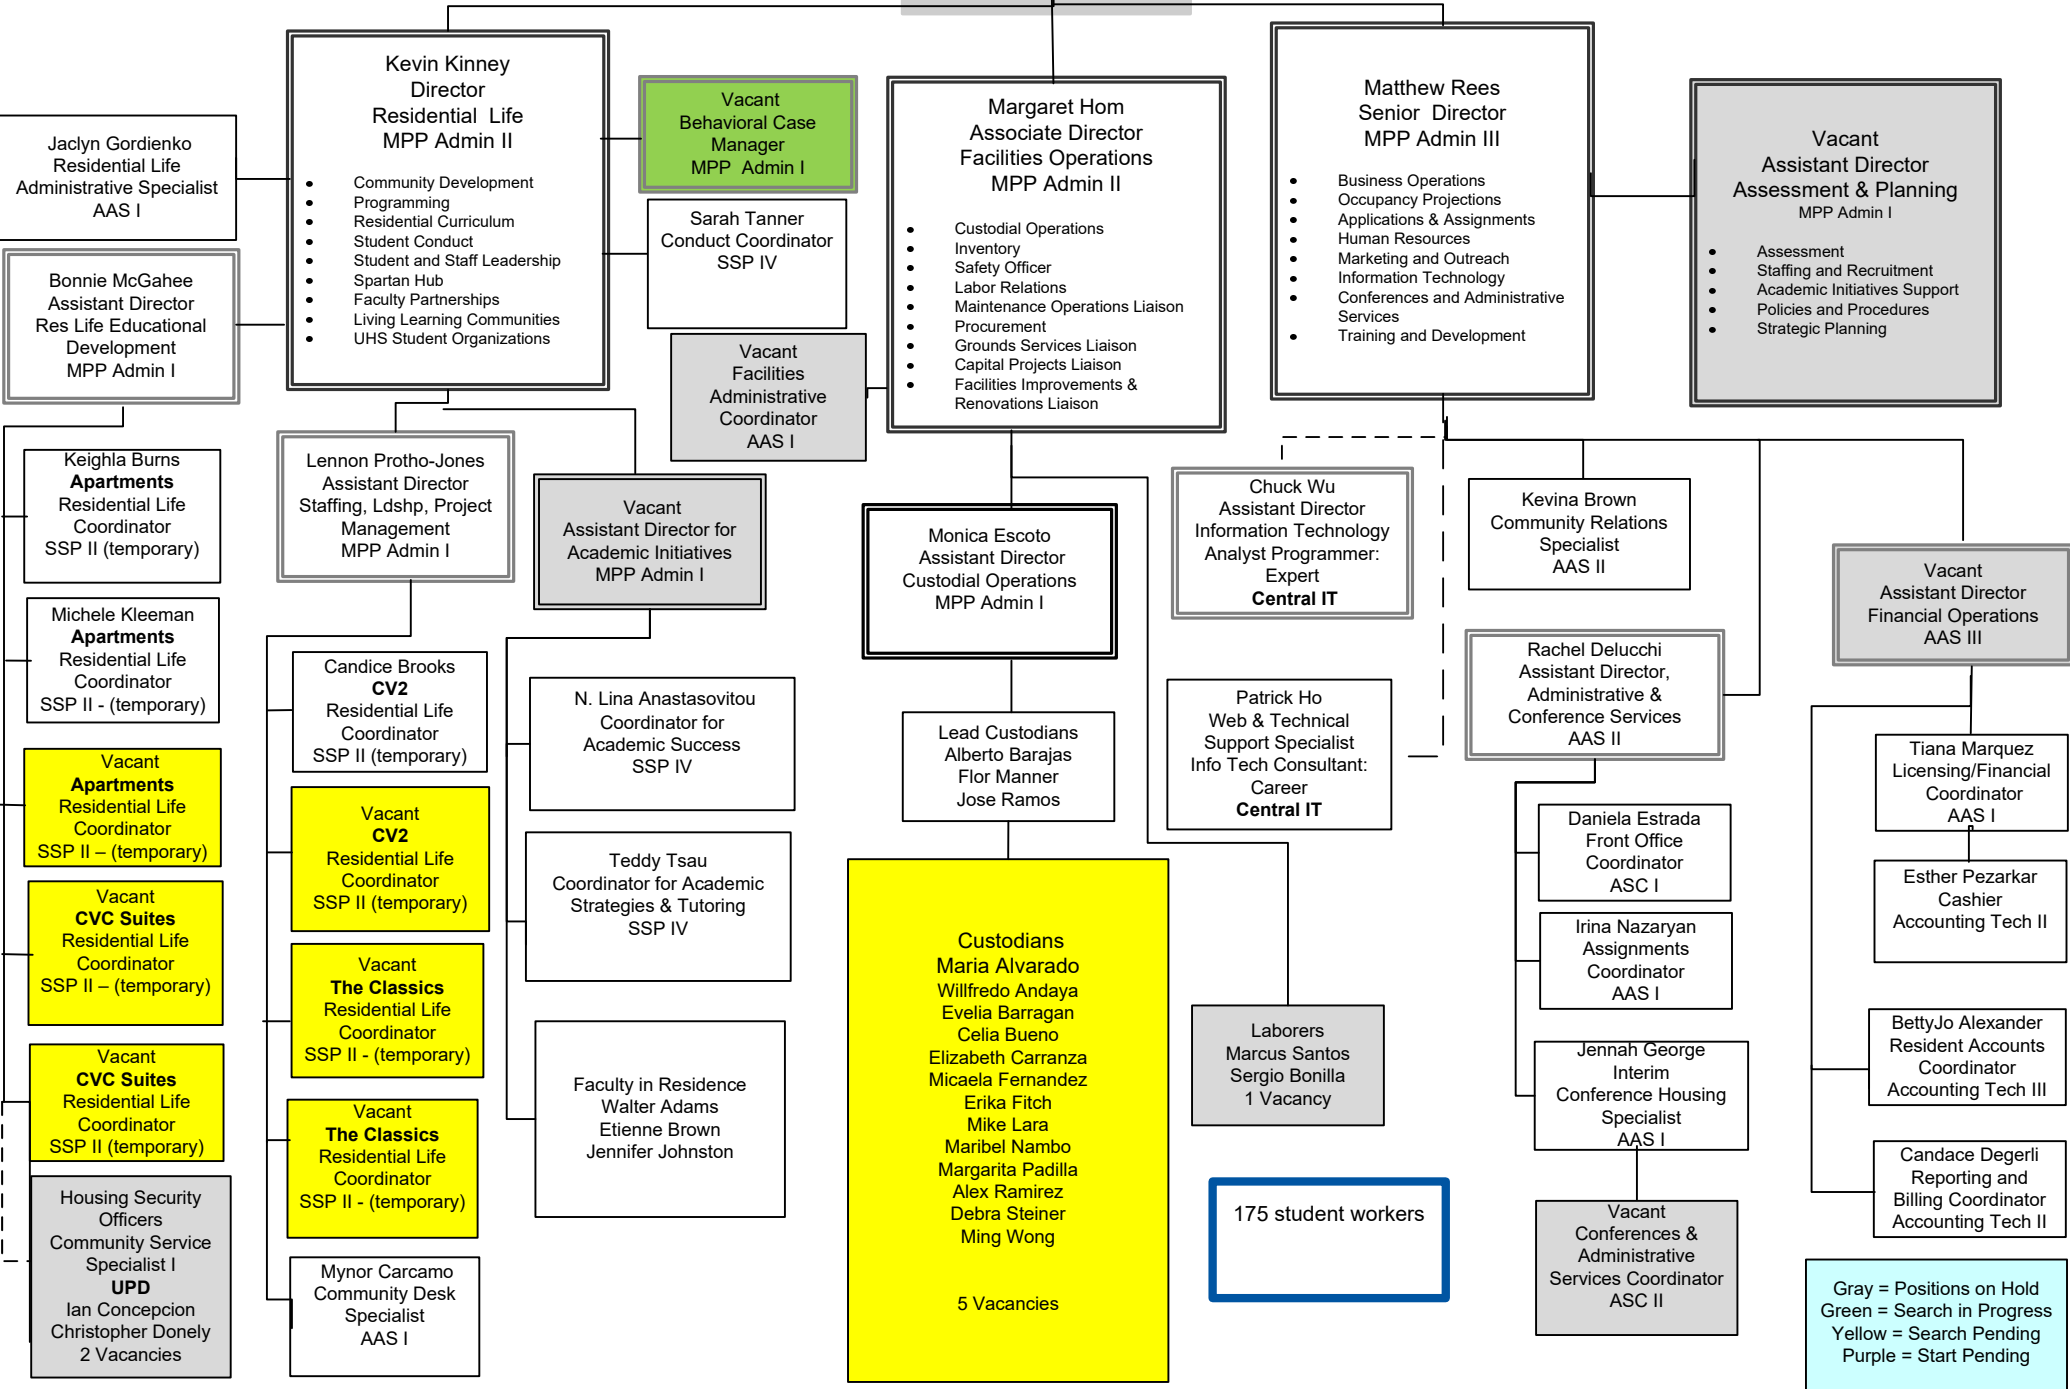

**San José State University
University Housing Services
Organizational Chart**

Gray = Positions on Hold
Green = Search in Progress
Yellow = Search Pending
Purple = Start Pending